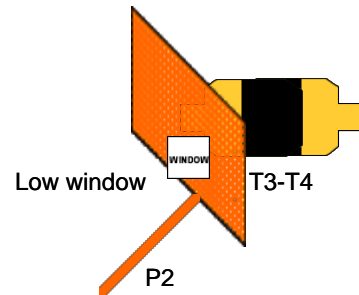

Low and Long

Stage 2

RULES: IDPA Rules

Created By: RobertDorn

START POSITION:

Standing at Start Position, loaded to div. Cap and holstered, Hands at sides

SCENARIO:

You are out for a walk and you notice a bunch of DIRTBAGS doing DIRT BAG things too some young ladies. Save the ladies and yourself.

PROCEDURE:

On signal, Holler "Hey DIRT Bag" as your moving to P1, Engage T1-T2 with 2rds each move to P2, engage T3-T4 thru low window with 2rds each. Move to P3, engage T5-T7 thru gap in wall with 2rds each.

NOTES: T5-T7 must be engaged thru the gap and Shooter may use rest at P3,

SCORING: Unlimited

ROUND COUNT: 14

TARGETS: 07

DISTANCE: T5-T7 are ~~35~~ 15-20 yds from P3

SCORED HITS: Best 2 hits on each target

PENALTIES: As per current IDPA rulebook

CONCEALMENT: Yes

NOTES: Hollering is Option!

START