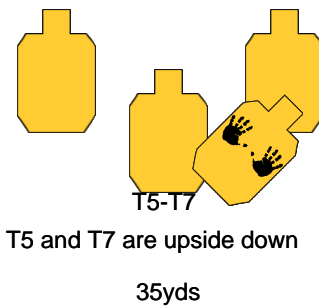

Low and Long

Stage 2

RULES: IDPA Rules

Created By: RobertDorn

START POSITION:

Standing at Start Position, loaded to div. Cap and holstered, Hands at sides

SCENARIO:

You are out for a walk and you notice a bunch of DIRTBAGS doing DIRT BAG things too some young ladies. Save the ladies and yourself.

PROCEDURE:

On signal, Holler "Hey DIRT Bag" as your moving to P1, Engage T1-T2 with 2rds each move to P2, engage T3-T4 thru low window with 2rds each. Move to P3, engage T5-T7 thru gap in wall with 2rds each.

NOTES: T5-T7 must be engaged thru the gap and Shooter may use rest at P3,

SCORING: Unlimited

ROUND COUNT: 14

TARGETS: 07

DISTANCE: T5-T7 are ~~35~~ 15-20 yds from P3

SCORED HITS: Best 2 hits on each target

PENALTIES: As per current IDPA rulebook

CONCEALMENT: Yes

NOTES: Hollering is Option!

START