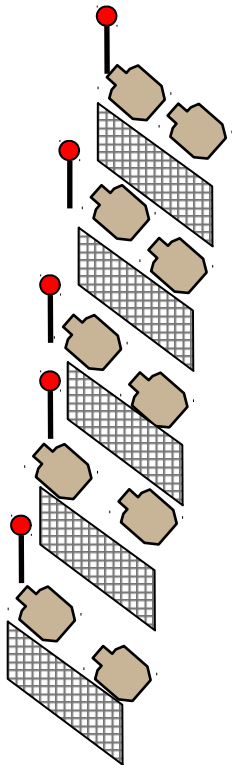

Stage 3- Rifle Pistol Shotgun

GUN READY CONDITION: Pistol loaded to Division capacity- holstered safe. Shotgun loaded to Division capacity- safe- in pick up barrel. Rifle loaded to Division capacity- safe- low ready.

STAGE PROCEDURE: At the signal, within rifle shooting box, engage all rifle targets- paper and clay. Dump rifle, from within shooting fault lines, engage all pistol targets. Dump pistol- safe, in pistol dump bucket. Retrieve shotgun while in shotgun box (must be facing down range) and while within fault lines, engage all shotgun clay targets.

TARGETS: Rifle- 6 paper, 3 green clay birds. Pistol-10 mini torso paper. Shotgun-15 clay birds
SCORED HITS: "0" of 2 hits on paper. Clays broke or one hole.
RULE: Latest 3 Gun Nation
NOTE: Must be facing down range range when retrieving shotgun from barrel.
PAR TIME: 120 seconds **WALK THRU:** 5 minutes
SHOTS REQUIRED: 15 rifle, 20 pistol, 15 shotgun

Across pond

Rifle
Dump
barrel

Rifle
Shooting
box

Pistol
Dump
bucket

Shotgun pick up
barrel

Shotgun box